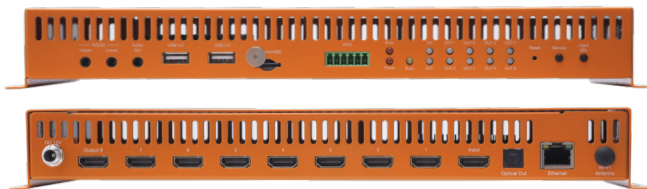

Model No.	662025	662026	662030	662031
Product Description	8-Port 4K UHD HDMI Splitter with Built-in BrightSign SoC			
HDCP Version	HDCP 2.2			
BrightSign SoC	HS144 (4K UHD)		HS124 (1080p)	
Input Channel	1-Port HDMI			
Output Channel	8-Port HDMI			
Video Codecs	H.264, H.265, MPEG-2, MPEG-1			
Video Containers	.ts .mov .mp4 .mkv .mpg .vob .m2ts		.ts .mov .mp4 .mpg .vob .m2ts	
Color Space	SDR, HDR10		SDR	
Supported Video Resolutions	4096x2160, 3840x2160, 3840x600@60/59.94/50/30/29.97/25/24/23.9 8p; 1920x1200, 1920x1080@60/59.94/50/30 /29.97/24/23.98p; 1920x1080@60/59.94/50i; 1600x1200@60p; 1440x1050@75/60p; 1440x900@75/60p; 1360x768@60p; 1280x1024@75/60p; 1280x960@60p; 1280x800@75/60p; 1280x768@60p; 1280x720@60/59.94/50p; 1024x768@60p; 800x600@75/60p; 720x576@50p/50i; 720x480@60/59.94p/60i; 640x480@60p		1920x1200, 1920x1080@60/59.94/50/30/29.97/25/24/23.9 8p; 1920x1080@60/59.94/50i; 1600x1200@60p; 1440x1050@75/60p; 1440x900@75/60p; 1360x768@60p; 1280x1024@75/60p; 1280x960@60p; 1280x800@75/60p; 1280x768@60p; 1280x720@60/59.94/50p; 1024x768@60p; 800x600@75/60p; 720x576@50p/50i; 720x480@60/59.94p/60i; 640x480@60p	
Color Depth	8bit, 10bit or 12bit			
Audio Format	MP2, MP3, AAC and WAV (AC3, Dolby Atmos and DTS in Passthrough)			
Cascade	Support Two Layers of 8-Port Cascaded Splitters			
Max Transmission Bandwidth	600MHz			
Max Transmission Rate	18Gbps			
Input Cable Length	2160p/AWG 26 ≤5m, 1080p/AWG 26 ≤10m			
Output Cable Length	2160p/AWG 26 ≤5m, 1080p/AWG 26 ≤12m			
Power Adapter Specification	Input: AC 100-240V / Output: DC 5V/3A 50-60 Hz			
Max Working Current	1000mA			
Working Temperature Range	-5° to 40°C			
Working Humidity Range	5 to 85%RH (No Condensation)			
Storage Temperature	-15° to 55°C			
Storage Humidity	5 to 95%RH (No Condensation)			
Housing Material	Metal			
Size	280x136x25 (mm) / 11x5.35x1 (inches) Approx			
Weight	Splitter 1,190g / 2 lb 10 oz Power Supply 170g / 6 oz			
Included Accessories	Captivated Power Adapter			
Wi-Fi / Bluetooth	802.11a/b/g/n/ac Bluetooth® 4.0		802.11a/b/g/n/ac Bluetooth® 4.0	

BrightSign
Built-In

AUGUSTUS

Augustus Enterprises, LLC.

55 Grant Street

Ramsey, NJ 07446

201.786.0404

201.786.0410 Fax

sales@augustusenterprises.com

www.augustusenterprises.com

© 2022, Augustus Enterprises, LLC. All other company names and products are trademarks or registered trademarks of their respective companies. We reserve the right to introduce modifications without notice. Dimensions are approximate.

AE662025-31_Series_SpecSheet_2022-11-05_v10